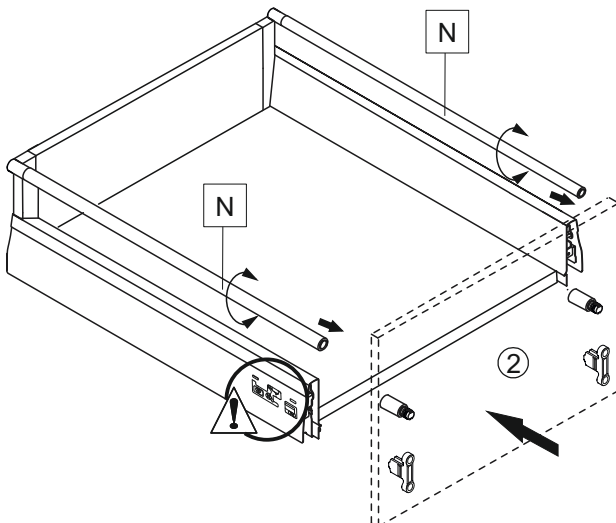

Moretti
LD.297830.000

Front set for table kitchen
600 with 3 drawers (4)

					W	L	H
①	297831.000	2	1	596	176	22	
②	297821.000	1	1	596	356	22	

3,5x16

a x12

LD.270910.000

F	x2k	N	x1k

LD.297830.000-2/3