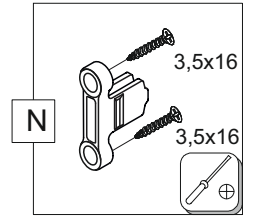

Moretti
LD.297830.000

Front set for table kitchen
600 with 3 drawers (4)

					W	L	H
①	297831.000	2	1	596	176	22	
②	297821.000	1	1	596	356	22	

3,5x16

a x12

LD.270910.000

F	x2k	N	x1k

LD.297830.000-2/3