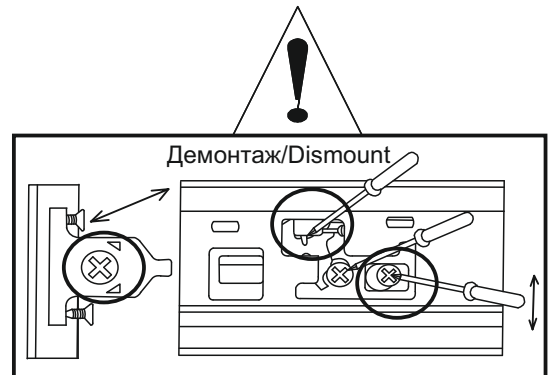

Moretti
LD.297830.000

Front set for table kitchen
600 with 3 drawers (4)

					W	L	H
①	297831.000	2	1	596	176	22	
②	297821.000	1	1	596	356	22	

3,5x16

a x12

LD.270910.000

F	x2k	N	x1k

LD.297830.000-2/3