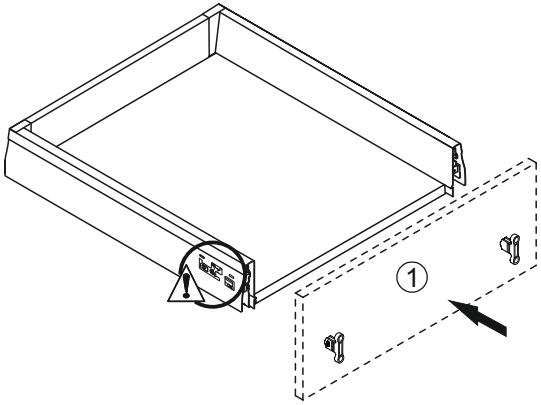

Moretti
LD.297830.000

Front set for table kitchen
600 with 3 drawers (4)

					W	L	H
①	297831.000	2	1	596	176	22	
②	297821.000	1	1	596	356	22	

3,5x16

a x12

LD.270910.000

F	x2k	N	x1k

LD.297830.000-2/3