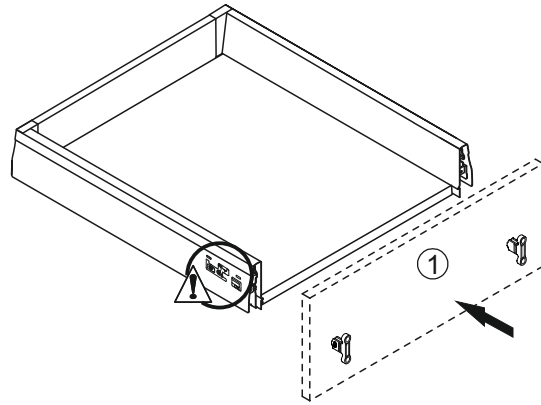

Moretti
LD.297830.000

Front set for table kitchen
600 with 3 drawers (4)

					W	L	H
①	297831.000	2	1	596	176	22	
②	297821.000	1	1	596	356	22	

3,5x16

a x12

LD.270910.000

F	x2k	N	x1k

LD.297830.000-2/3