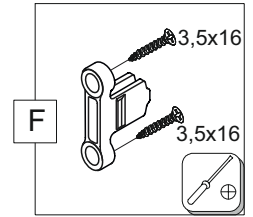

Moretti
LD.297830.000

Front set for table kitchen
600 with 3 drawers (4)

					W	L	H
①	297831.000	2	1	596	176	22	
②	297821.000	1	1	596	356	22	

3,5x16

a x12

LD.270910.000

F	x2k	N	x1k

LD.297830.000-2/3